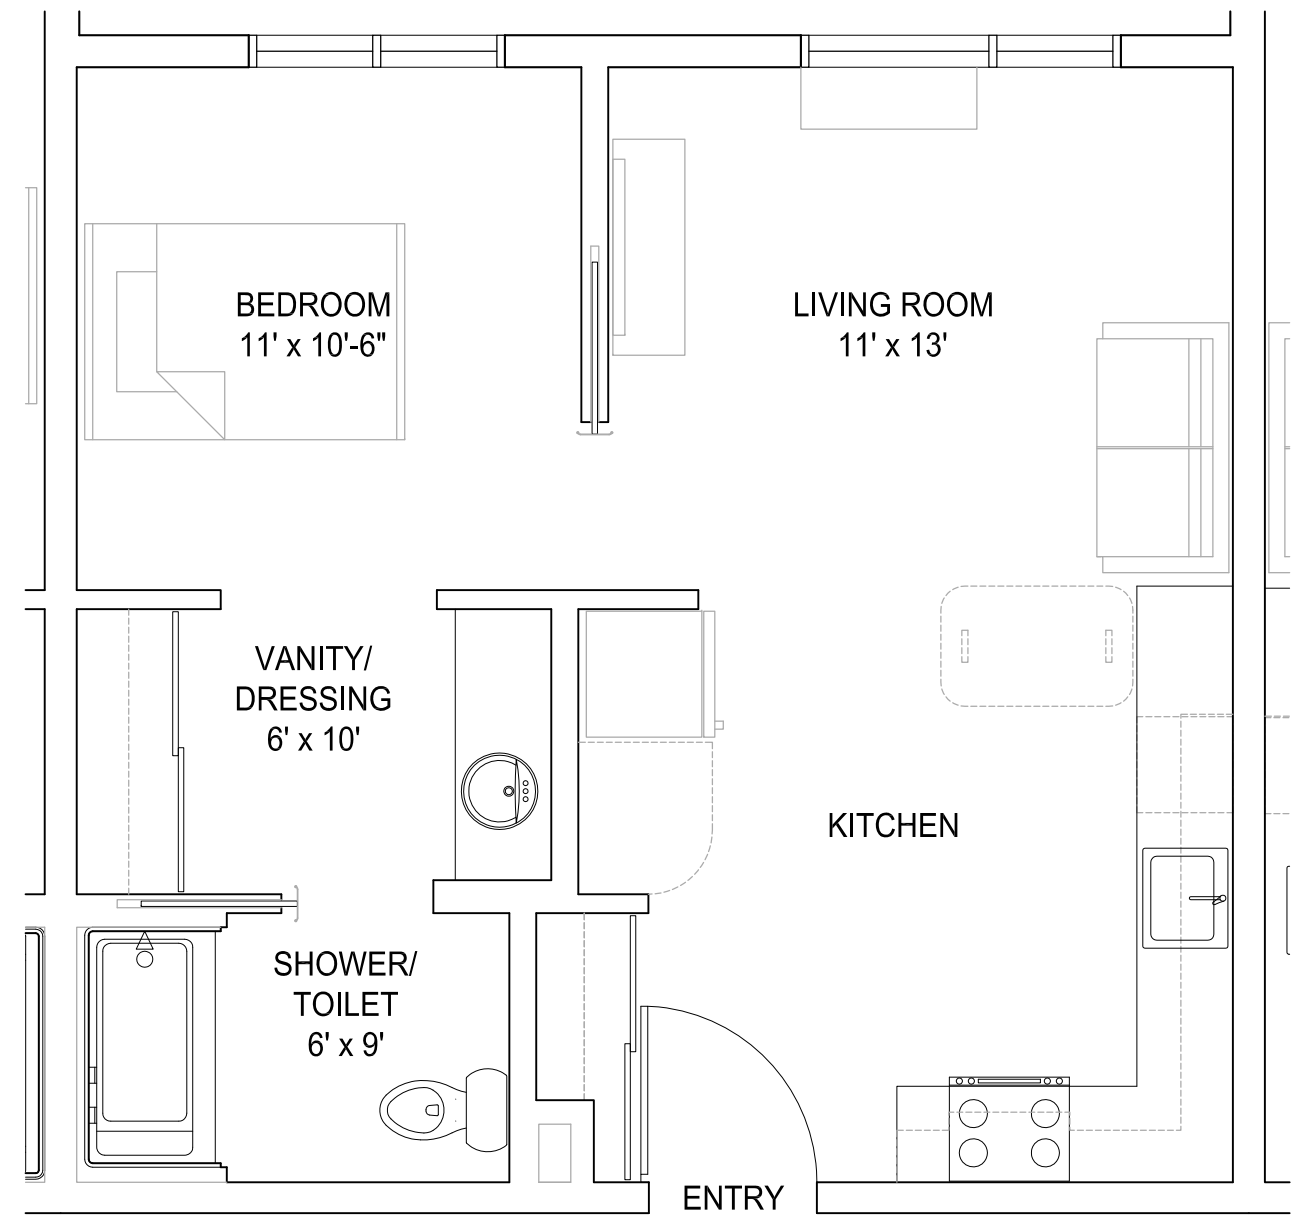

ACCESSIBLE - 1-BR UNIT

SCALE : 1/4" = 1'-0" (ROOM DIMENSIONS ARE APPROXIMATE)

ADAPTABLE - 1-BR UNIT

SCALE : 1/4" = 1'-0" (ROOM DIMENSIONS ARE APPROXIMATE)